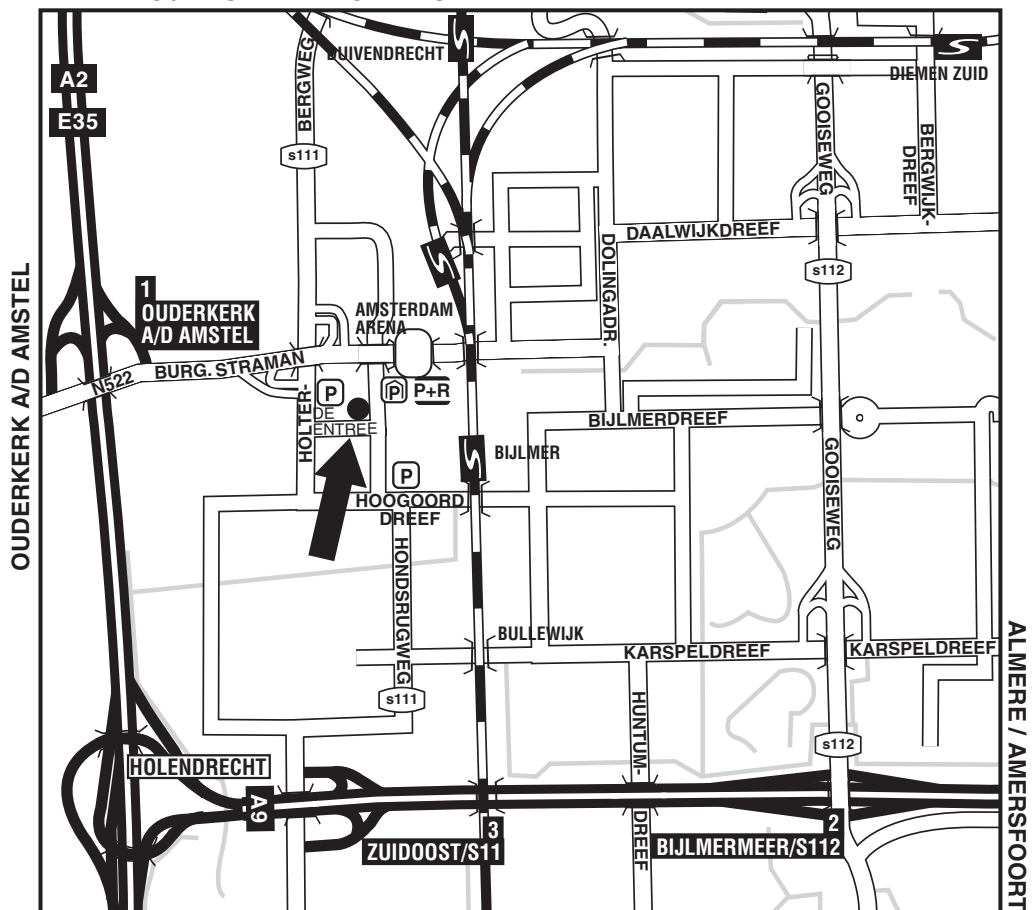

**From the direction of Utrecht**

Take the A2 motorway in the direction of Amsterdam. Take exit number 1 for Ouderkerk a/d Amstel. Turn left once you reach the end of the exit. Keep to the right and turn right when the road ends (Holterbergweg). Take the first street on your left (De Entree). Our building and the entrance of the parking garage are located on your left-hand side.

**From the direction of Zaandam**

Take the A10 motorway in the direction of Utrecht. At the Amstel interchange, follow the A2 motorway in the direction of Utrecht. Take exit number 1 for Ouderkerk a/d Amstel. Turn left once you reach the end of the exit. Keep right past the first set of traffic lights and turn right when the road ends (Holterbergweg). Take the first street on your left (De Entree). Our building and the entrance of the parking garage are located on your left-hand side.

**From the direction of Amersfoort**

Take the A1 motorway in the direction of Amsterdam. This will take you to the A10 motorway; continue your journey in the direction of Utrecht. At the Amstel interchange, follow the A2 motorway in the direction of Utrecht. Take exit number 1 for Ouderkerk a/d Amstel. Turn left once you reach the end of the exit. Keep right past the first set of traffic lights and turn right when the road ends (Holterbergweg). Take the first street on your left (De Entree). Our building and the entrance of the parking garage are located on your left-hand side.

**Public transport**

From Bijlmer train station, walk along the ArenA Boulevard. Within a few minutes, you will see our building on your left-hand side.

**DEN HAAG / AMSTERDAM CENTRUM**

UTRECHT / HAARLEM